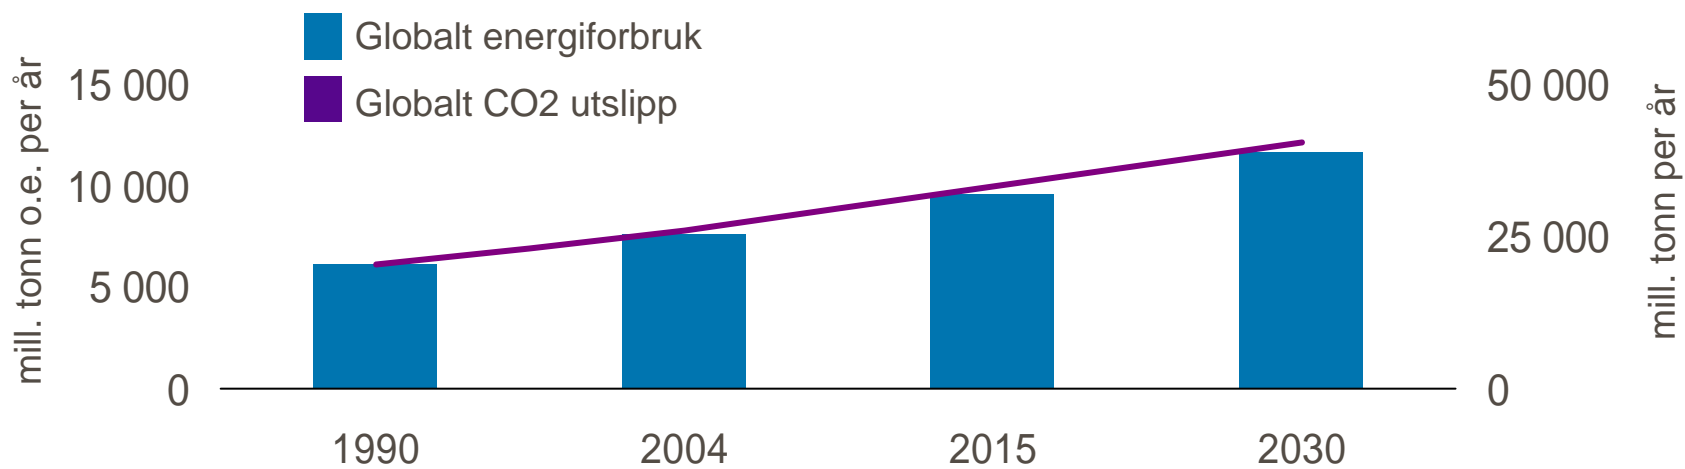

Kilde: IEA, World Energy Outlook 2006